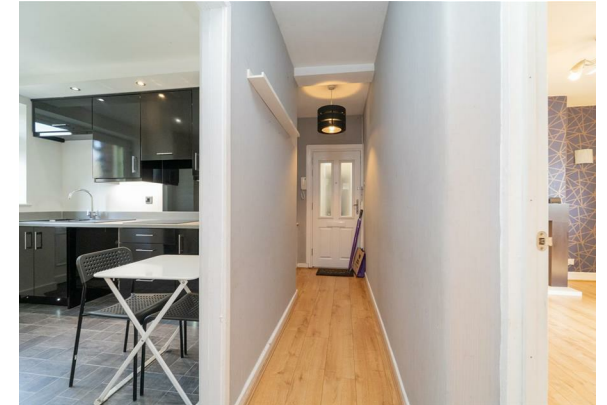

14 Broseley Road, Firwood, Manchester, M16 0EZ

JP & Brimelow
ESTATE AGENTS

Offers In Excess Of £185,000

VIDEO TOUR AVAILABLE A delightful and spacious, TWO DOUBLE BEDROOM, ground floor maisonette flat. Located on a highly sought-after residential road in Firwood, off Rosslyn Road. Conveniently located within walking distance of Chorlton Centre, a short drive from Manchester City Centre, and close to both Firwood and Old Trafford Metrolink stations, offering direct connections to Manchester City Centre, MediaCity, and Manchester International Airport. In brief the property consists of an entrance hall, a lounge with a box bay window to the front aspect, a fully fitted kitchen with a utility area and access out into the rear garden, two double bedrooms with fitted wardrobes and a three-piece bathroom. The property benefits from gas fired central heating and its own enclosed garden.